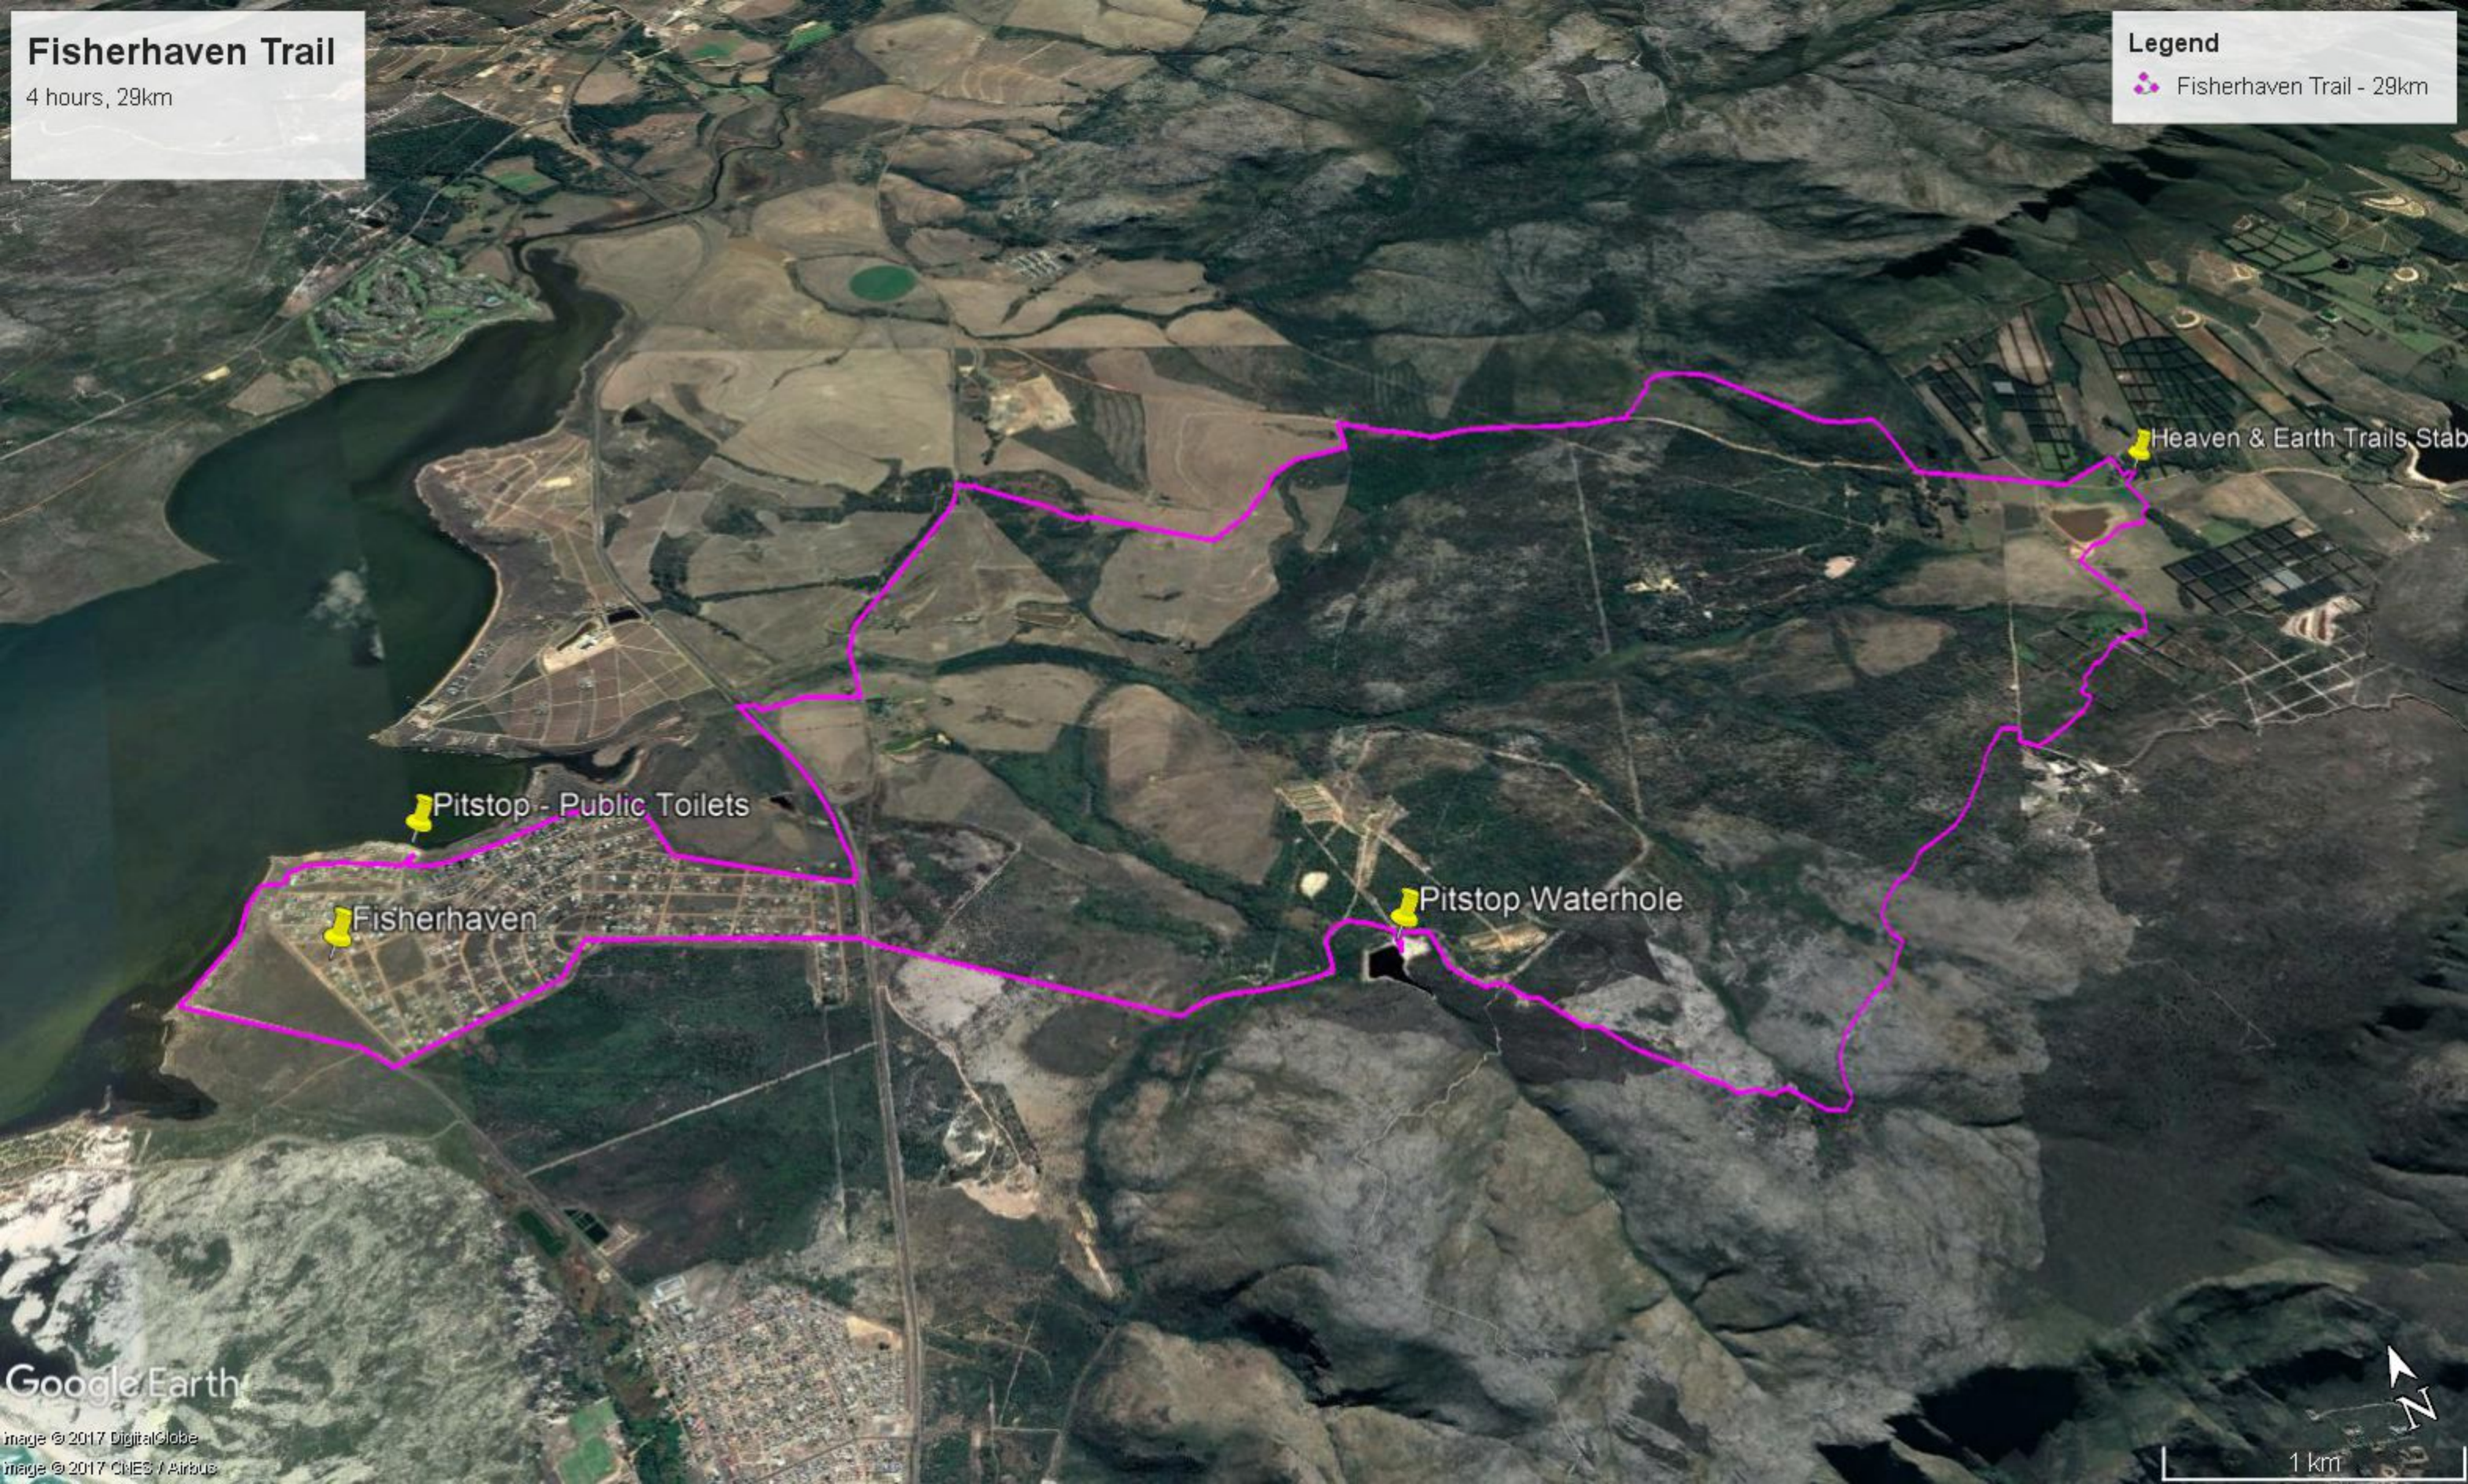

Fisherhaven Trail
4 hours, 29km

Legend
Fisherhaven Trail - 29km

Google Earth

image © 2017 DigitalGlobe
image © 2017 CNES / Airbus