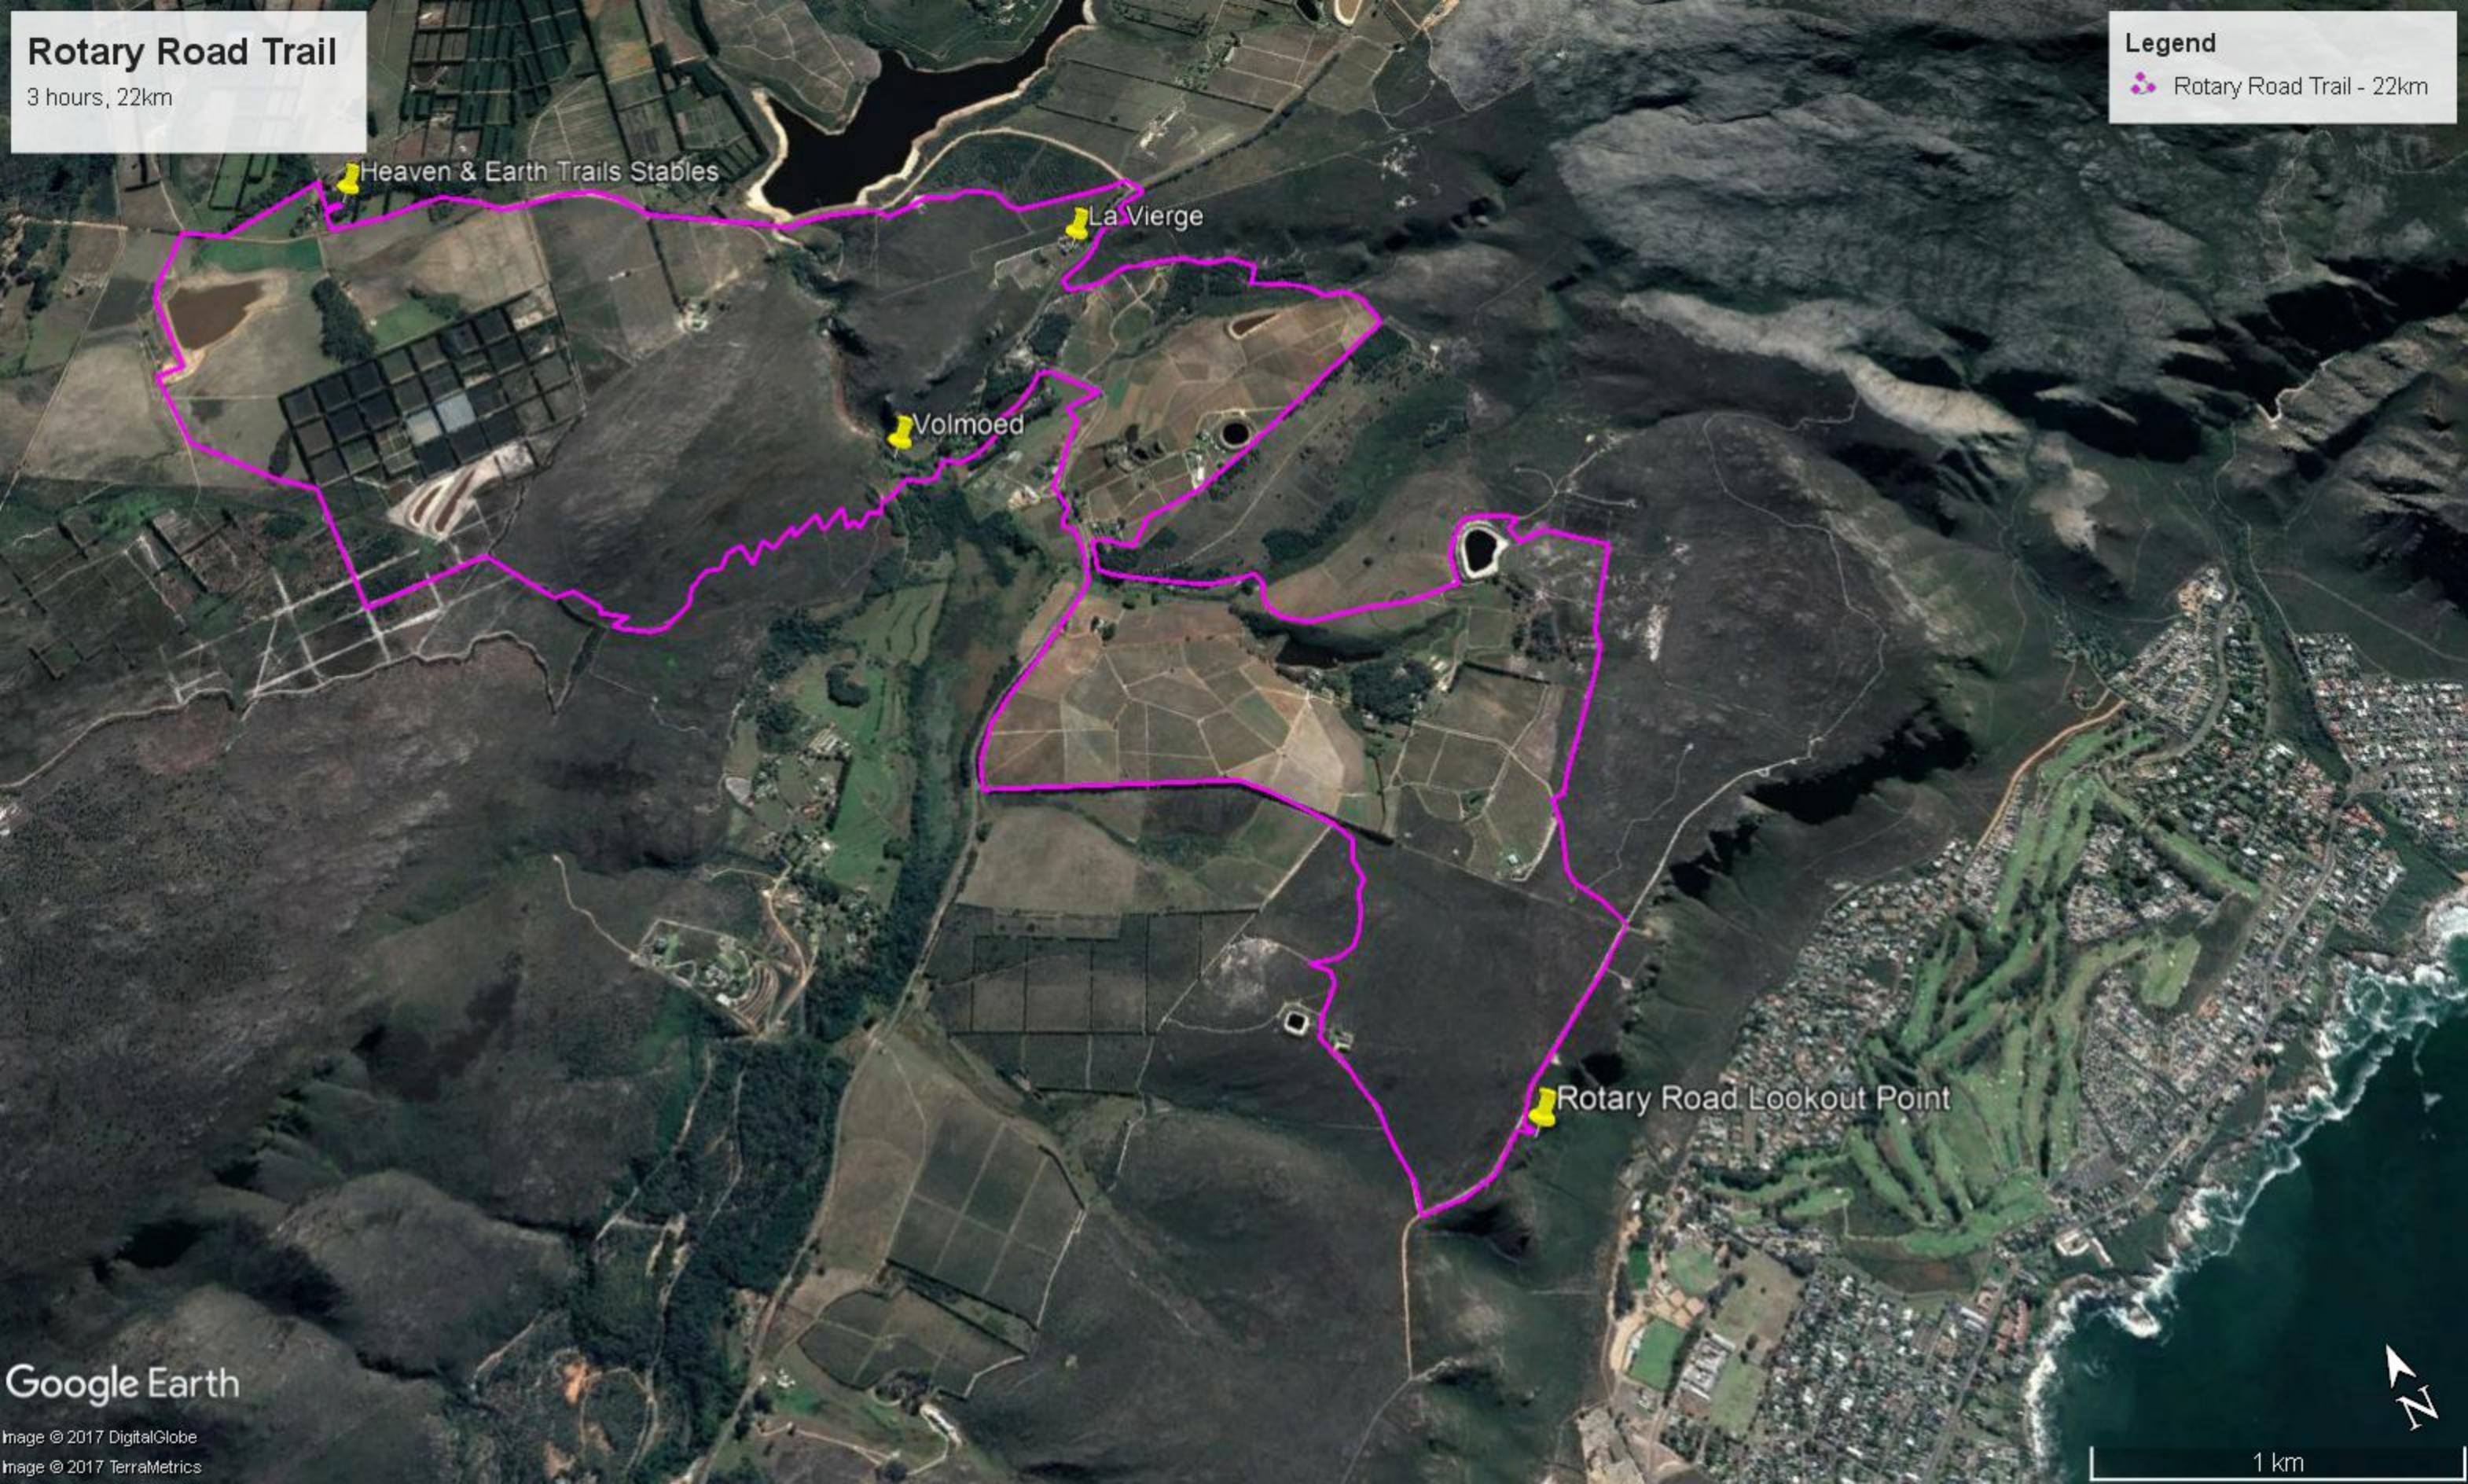

Rotary Road Trail

3 hours, 22km

Legend
Rotary Road Trail - 22km

Google Earth

Image © 2017 DigitalGlobe
Image © 2017 TerraMetrics

1 km